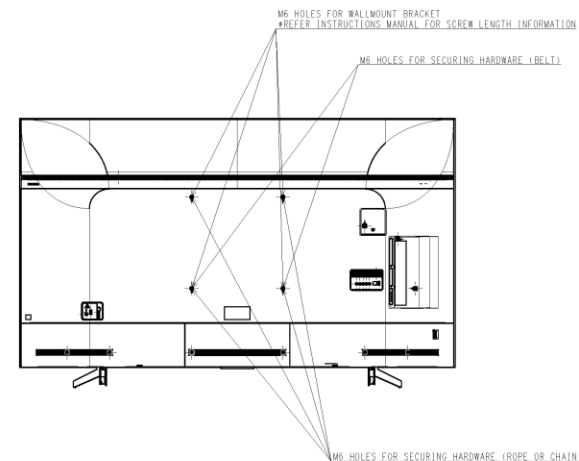

WITH STAND

Area		EUROPE	GENERAL AREA
Model Name		KD-85XG8596	KD-85X8500G
SV No.		SV-36314	SV-36155
DIMENSION	TV only (WxHxD)	Approx. 190.9x109.7x8.0 (1.45 l. cm)	Approx. 1909x1097x80 (14.5) mm
	TV with Stand (WxHxD)	Approx. 190.9x117.5x43.3 cm	Approx. 1909x1175x433 mm
	Media Receiver (WxHxD)	-	-
	Monitor only (WxHxD)	-	-
	Monitor with Stand (WxHxD)	-	-
	Media Receiver with Stand (WxHxD)	-	-
	Satellite Speaker (WxHxD)	-	-
	Stand Width	Approx. 143.8 cm	Approx. 1438 mm
	VESA Hole Pitch	40.0x40.0 cm	400x400 mm
WEIGHT	TV Only	Approx. 46.5 Kg	Approx. 46.5 Kg
	TV With Stand	Approx. 49 Kg	Approx. 49 Kg
	Media Receiver	-	-
	Monitor Only	-	-
	Monitor With Stand	-	-
	Media Receiver with Stand	-	-
	Satellite Speaker	-	-
Remarks		-	-