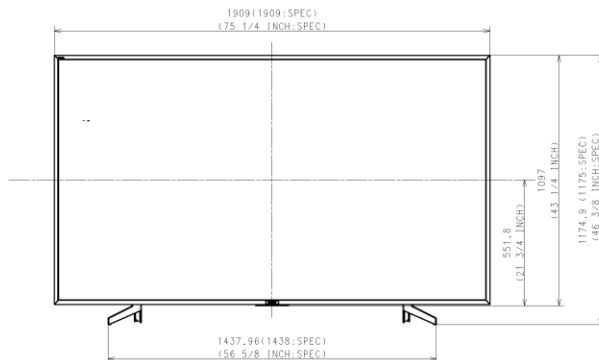

WITH STAND

Area		EUROPE	GENERAL AREA
Model Name		KD-85XG8596	KD-85X8500G
SV No.		SV-36314	SV-36155
DIMENSION	TV only (WxHxD)	Approx. 190.9x109.7x8.0 (1.45 l. cm)	Approx. 1909x1097x80 (14.5) mm
	TV with Stand (WxHxD)	Approx. 190.9x117.5x43.3 cm	Approx. 1909x1175x433 mm
	Media Receiver (WxHxD)	-	-
	Monitor only (WxHxD)	-	-
	Monitor with Stand (WxHxD)	-	-
	Media Receiver with Stand (WxHxD)	-	-
	Satellite Speaker (WxHxD)	-	-
	Stand Width	Approx. 143.8 cm	Approx. 1438 mm
	VESA Hole Pitch	40.0x40.0 cm	400x400 mm
WEIGHT	TV Only	Approx. 46.5 Kg	Approx. 46.5 Kg
	TV With Stand	Approx. 49 Kg	Approx. 49 Kg
	Media Receiver	-	-
	Monitor Only	-	-
	Monitor With Stand	-	-
	Media Receiver with Stand	-	-
	Satellite Speaker	-	-
Remarks		-	-