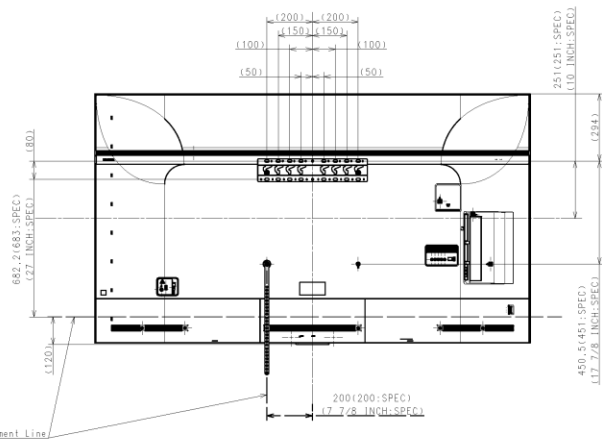

WITH STAND

Area		EUROPE	GENERAL AREA
Model Name		KD-85XG8596	KD-85X8500G
SV No.		SV-36314	SV-36155
DIMENSION	TV only (WxHxD)	Approx. 190.9x109.7x8.0 (1.45 l. cm)	Approx. 1909x1097x80 (14.5) mm
	TV with Stand (WxHxD)	Approx. 190.9x117.5x43.3 cm	Approx. 1909x1175x433 mm
	Media Receiver (WxHxD)	-	-
	Monitor only (WxHxD)	-	-
	Monitor with Stand (WxHxD)	-	-
	Media Receiver with Stand (WxHxD)	-	-
	Satellite Speaker (WxHxD)	-	-
	Stand Width	Approx. 143.8 cm	Approx. 1438 mm
	VESA Hole Pitch	40.0x40.0 cm	400x400 mm
WEIGHT	TV Only	Approx. 46.5 Kg	Approx. 46.5 Kg
	TV With Stand	Approx. 49 Kg	Approx. 49 Kg
	Media Receiver	-	-
	Monitor Only	-	-
	Monitor With Stand	-	-
	Media Receiver with Stand	-	-
	Satellite Speaker	-	-
Remarks		-	-

WITHOUT STAND

Part Name	Part No.	Scale
B5 (X850G) EXTERIOR VIEW	Sony Corporation	1:1
B5 (X850G) EXTERIOR VIEW	Rev. 0	2 / 3

SU_WL450 STANDARD

SU_WL450 SLIM

MODEL	DATE	NO.
85 (X850G) EXTERIOR VIEW	Sony Corporation	1-1
85 (X850G) EXTERIOR VIEW	REV. 01	3/ 1