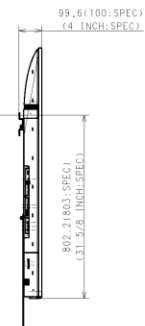

WITH STAND

Area		EUROPE	GENERAL AREA
Model Name		KD-85XG8596	KD-85X8500G
SV No.		SV-36314	SV-36155
DIMENSION	TV only (WxHxD)	Approx. 190.9x109.7x8.0 (1.45 l. cm)	Approx. 1909x1097x80 (14.5) mm
	TV with Stand (WxHxD)	Approx. 190.9x117.5x43.3 cm	Approx. 1909x1175x433 mm
	Media Receiver (WxHxD)	-	-
	Monitor only (WxHxD)	-	-
	Monitor with Stand (WxHxD)	-	-
	Media Receiver with Stand (WxHxD)	-	-
	Satellite Speaker (WxHxD)	-	-
	Stand Width	Approx. 143.8 cm	Approx. 1438 mm
	VESA Hole Pitch	40.0x40.0 cm	400x400 mm
WEIGHT	TV Only	Approx. 46.5 Kg	Approx. 46.5 Kg
	TV With Stand	Approx. 49 Kg	Approx. 49 Kg
	Media Receiver	-	-
	Monitor Only	-	-
	Monitor With Stand	-	-
	Media Receiver with Stand	-	-
	Satellite Speaker	-	-
Remarks		-	-

WITHOUT STAND

Part Name	Part No.	Scale
B5 (X850G) EXTERIOR VIEW	Sony Corporation	1:1
B5 (X850G) EXTERIOR VIEW	Rev. 0	2 / 3

SU_WL450 STANDARD

SU_WL450 SLIM

MODEL	DATE	NO.
85 (X850G) EXTERIOR VIEW	Sony Corporation	1-1
85 (X850G) EXTERIOR VIEW	REV. 01	3/ 1