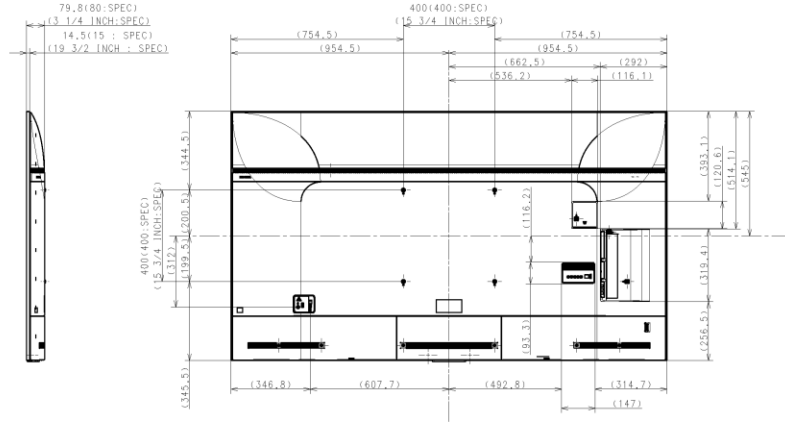

WITH STAND

Area		EUROPE	GENERAL AREA
Model Name		KD-85XG8596	KD-85X8500G
SV No.		SV-36314	SV-36155
DIMENSION	TV only (WxHxD)	Approx. 190.9x109.7x8.0 (1.45 l. cm)	Approx. 1909x1097x80 (14.5) mm
	TV with Stand (WxHxD)	Approx. 190.9x117.5x43.3 cm	Approx. 1909x1175x433 mm
	Media Receiver (WxHxD)	-	-
	Monitor only (WxHxD)	-	-
	Monitor with Stand (WxHxD)	-	-
	Media Receiver with Stand (WxHxD)	-	-
	Satellite Speaker (WxHxD)	-	-
	Stand Width	Approx. 143.8 cm	Approx. 1438 mm
	VESA Hole Pitch	40.0x40.0 cm	400x400 mm
WEIGHT	TV Only	Approx. 46.5 Kg	Approx. 46.5 Kg
	TV With Stand	Approx. 49 Kg	Approx. 49 Kg
	Media Receiver	-	-
	Monitor Only	-	-
	Monitor With Stand	-	-
	Media Receiver with Stand	-	-
	Satellite Speaker	-	-
Remarks		-	-

WITHOUT STAND

Part Name	Part No.	Scale
B5 (X850G) EXTERIOR VIEW	Sony Corporation	1:1
B5 (X850G) EXTERIOR VIEW	Rev. 0	2 / 3

SU_WL450 STANDARD

SU_WL450 SLIM

MODEL	DATE	NO.
85 (X850G) EXTERIOR VIEW	Sony Corporation	1-1
85 (X850G) EXTERIOR VIEW	REV. 01	3/ 1