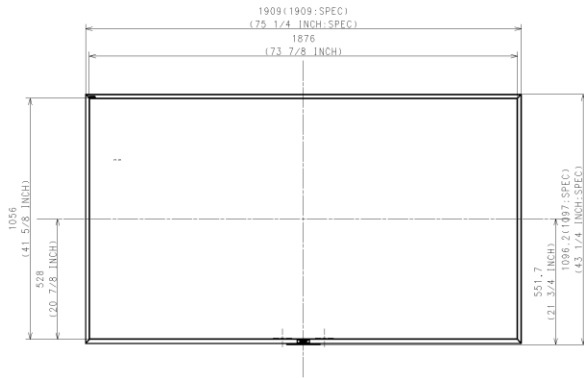

WITH STAND

Area		EUROPE	GENERAL AREA
Model Name		KD-85XG8596	KD-85X8500G
SV No.		SV-36314	SV-36155
DIMENSION	TV only (WxHxD)	Approx. 190.9x109.7x8.0 (1.45 l. cm)	Approx. 1909x1097x80 (14.5) mm
	TV with Stand (WxHxD)	Approx. 190.9x117.5x43.3 cm	Approx. 1909x1175x433 mm
	Media Receiver (WxHxD)	-	-
	Monitor only (WxHxD)	-	-
	Monitor with Stand (WxHxD)	-	-
	Media Receiver with Stand (WxHxD)	-	-
	Satellite Speaker (WxHxD)	-	-
	Stand Width	Approx. 143.8 cm	Approx. 1438 mm
	VESA Hole Pitch	40.0x40.0 cm	400x400 mm
WEIGHT	TV Only	Approx. 46.5 Kg	Approx. 46.5 Kg
	TV With Stand	Approx. 49 Kg	Approx. 49 Kg
	Media Receiver	-	-
	Monitor Only	-	-
	Monitor With Stand	-	-
	Media Receiver with Stand	-	-
	Satellite Speaker	-	-
Remarks		-	-

WITHOUT STAND

Part Name	Part No.	Scale
B5 (X850G) EXTERIOR VIEW	Sony Corporation	1:1
B5 (X850G) EXTERIOR VIEW	Rev. 0	2 / 3

SU_WL450 STANDARD

SU_WL450 SLIM

MODEL	DATE	NO.
85 (X850G) EXTERIOR VIEW	Sony Corporation	1-1
85 (X850G) EXTERIOR VIEW	REV. 01	3/ 1