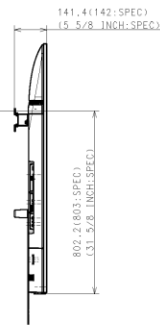

WITH STAND

Area		EUROPE	GENERAL AREA
Model Name		KD-85XG8596	KD-85X8500G
SV No.		SV-36314	SV-36155
DIMENSION	TV only (WxHxD)	Approx. 190.9x109.7x8.0 (1.45 l. cm)	Approx. 1909x1097x80 (14.5) mm
	TV with Stand (WxHxD)	Approx. 190.9x117.5x43.3 cm	Approx. 1909x1175x433 mm
	Media Receiver (WxHxD)	-	-
	Monitor only (WxHxD)	-	-
	Monitor with Stand (WxHxD)	-	-
	Media Receiver with Stand (WxHxD)	-	-
	Satellite Speaker (WxHxD)	-	-
	Stand Width	Approx. 143.8 cm	Approx. 1438 mm
	VESA Hole Pitch	40.0x40.0 cm	400x400 mm
WEIGHT	TV Only	Approx. 46.5 Kg	Approx. 46.5 Kg
	TV With Stand	Approx. 49 Kg	Approx. 49 Kg
	Media Receiver	-	-
	Monitor Only	-	-
	Monitor With Stand	-	-
	Media Receiver with Stand	-	-
	Satellite Speaker	-	-
Remarks		-	-

WITHOUT STAND

Part Name	Part No.	Scale
B5 (X850G) EXTERIOR VIEW	Sony Corporation	1:1
B5 (X850G) EXTERIOR VIEW	Rev. 0	2 / 3

SU_WL450 STANDARD

SU_WL450 SLIM

MODEL	DATE	NO.
85 (X850G) EXTERIOR VIEW	Sony Corporation	1-1
85 (X850G) EXTERIOR VIEW	REV. 01	3/ 1