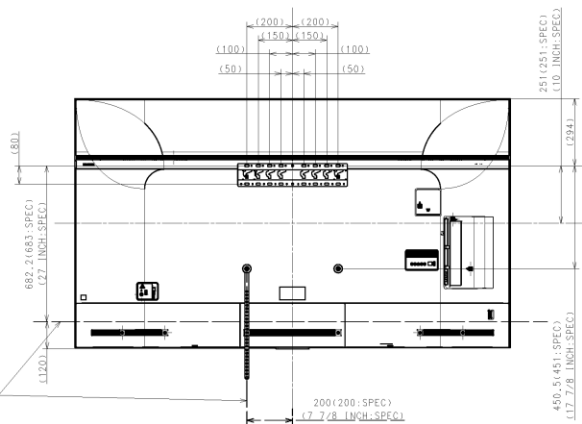

WITH STAND

Area		EUROPE	GENERAL AREA
Model Name		KD-85XG8596	KD-85X8500G
SV No.		SV-36314	SV-36155
DIMENSION	TV only (WxHxD)	Approx. 190.9x109.7x8.0 (1.45 l. cm)	Approx. 1909x1097x80 (14.5) mm
	TV with Stand (WxHxD)	Approx. 190.9x117.5x43.3 cm	Approx. 1909x1175x433 mm
	Media Receiver (WxHxD)	-	-
	Monitor only (WxHxD)	-	-
	Monitor with Stand (WxHxD)	-	-
	Media Receiver with Stand (WxHxD)	-	-
	Satellite Speaker (WxHxD)	-	-
	Stand Width	Approx. 143.8 cm	Approx. 1438 mm
	VESA Hole Pitch	40.0x40.0 cm	400x400 mm
WEIGHT	TV Only	Approx. 46.5 Kg	Approx. 46.5 Kg
	TV With Stand	Approx. 49 Kg	Approx. 49 Kg
	Media Receiver	-	-
	Monitor Only	-	-
	Monitor With Stand	-	-
	Media Receiver with Stand	-	-
	Satellite Speaker	-	-
Remarks		-	-

WITHOUT STAND

Part Name	Part No.	Scale
B5 (X850G) EXTERIOR VIEW	Sony Corporation	1:1
B5 (X850G) EXTERIOR VIEW	Rev. 0	2 / 3

SU_WL450 STANDARD

SU_WL450 SLIM

MODEL	DATE	NO.
85 (X850G) EXTERIOR VIEW	Sony Corporation	1-1
85 (X850G) EXTERIOR VIEW	REV. 01	3/ 1